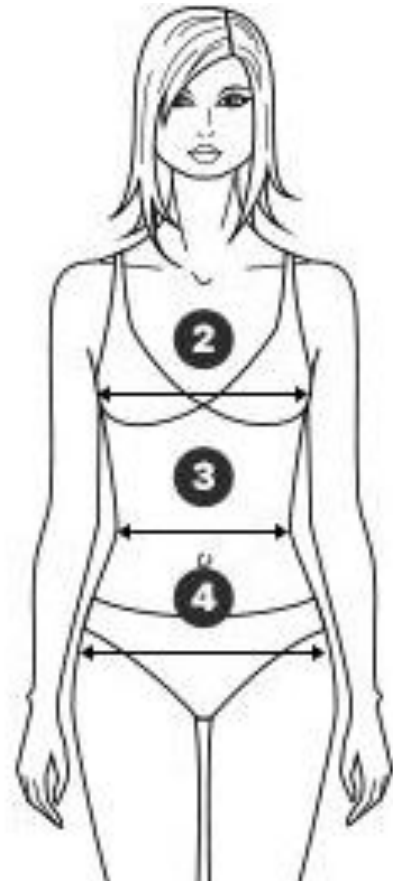

1 Measure for your dress size

Girls Size	8	10	12	14	16
1 Height	132	142	149	155	160
2 Chest	68	71	76	81	86
3 Waist	59	62	64	67	68
4 Hip	71	76	81	86	91

- Other sizes could be purchased via special order as per the following

Girls Size	6	7	Ladies size	M	L
1 Height	119	127	Height	164	168
2 Chest	63	66	Chest	94-98	102-106
3 Waist	57	58	Waist	70-74	79-84
4 Hip	65	68	Hip	98-102	106-110

Note Girls size 16 is roughly Ladies size 8 or S