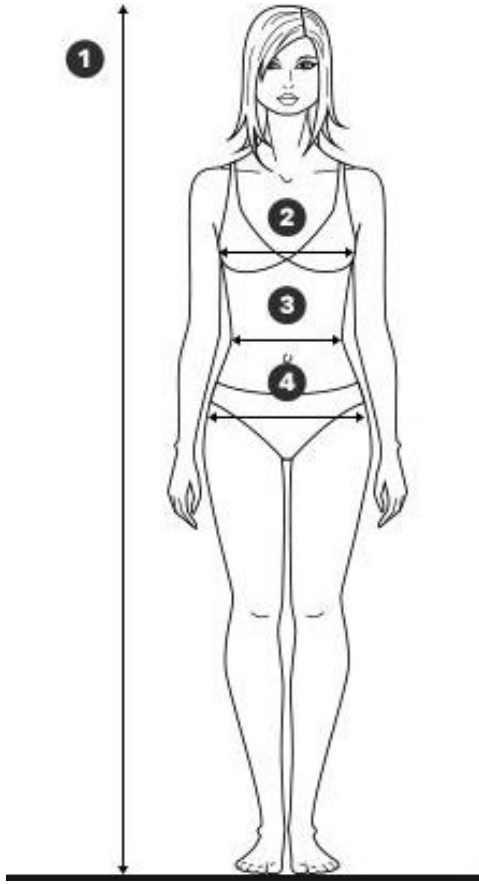

1 Measure for your dress size

Girls Size	8	10	12	14	16
1 Height	132	142	149	155	160
2 Chest	68	71	76	81	86
3 Waist	59	62	64	67	68
4 Hip	71	76	81	86	91

- Other sizes could be purchased via special order as per the following

Girls Size	6	7	Ladies size	M	L
1 Height	119	127	Height	164	168
2 Chest	63	66	Chest	94-98	102-106
3 Waist	57	58	Waist	70-74	79-84
4 Hip	65	68	Hip	98-102	106-110

Note Girls size 16 is roughly Ladies size 8 or S